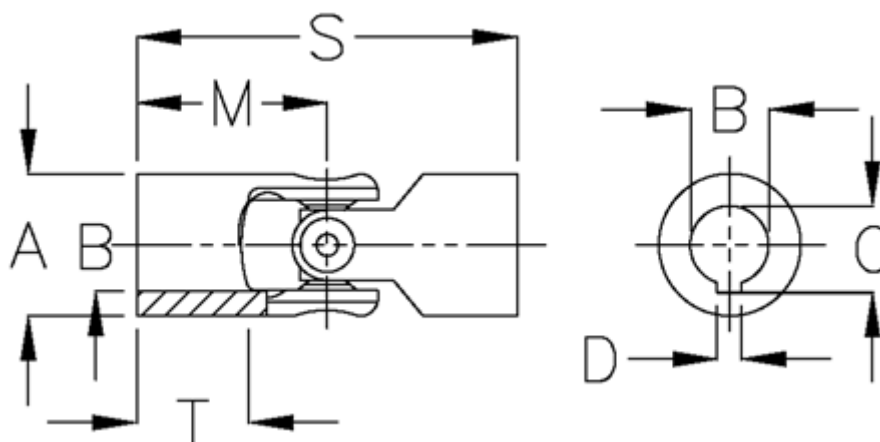

Article number: 07620403

Description: Single cross joint w/needle bearing
0.620.403

Measures

A	= 20
B H7	= 12
C	= 13.8
D	= 4
M	= 31
MD max N m	= 15
s	= 62
T	= 18